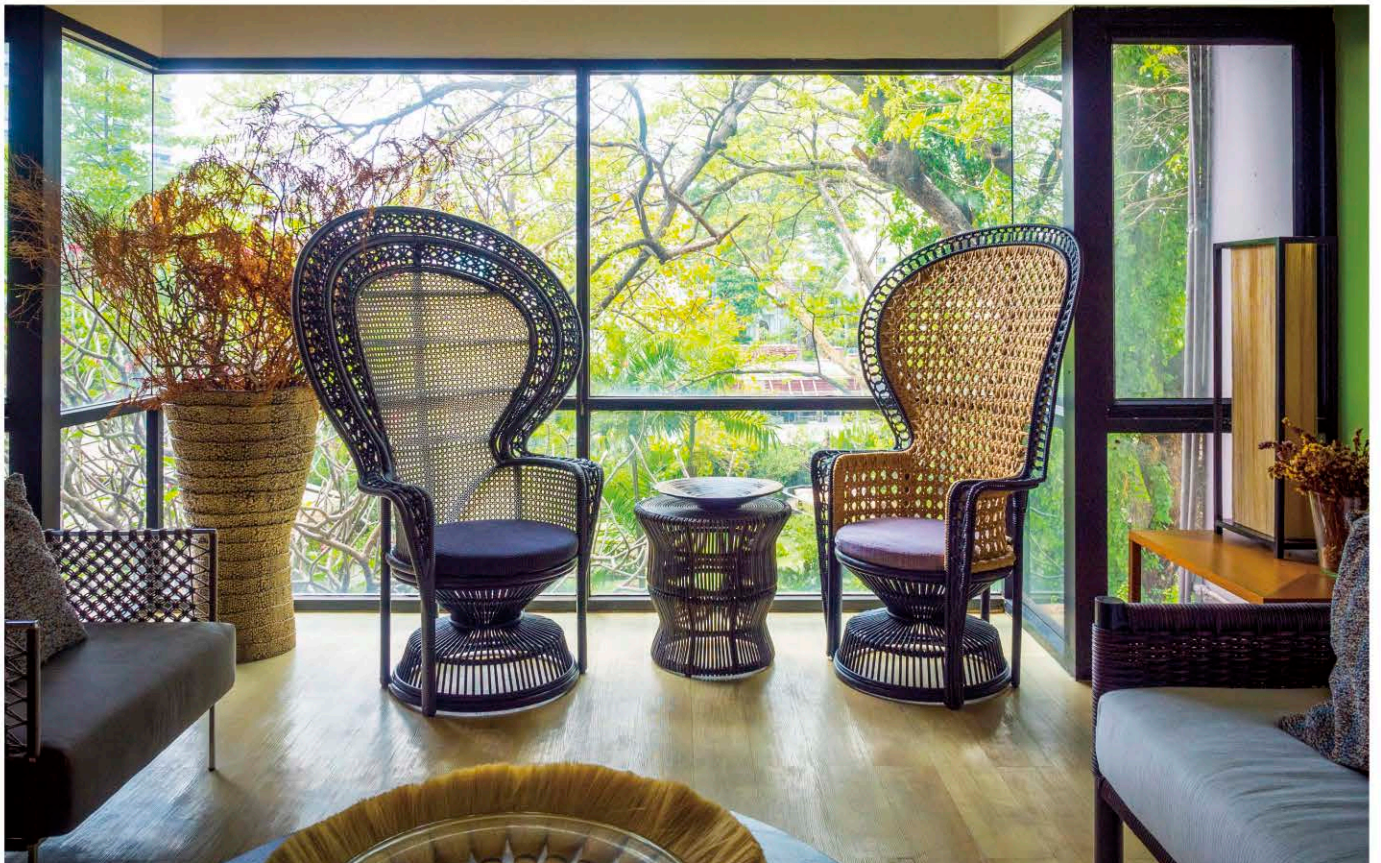

¥229,900 (税抜¥209,000)

A photograph of an outdoor dining area on a wooden deck. The deck is furnished with several wooden tables and wicker chairs with grey cushions. In the foreground, a table is set with plates and silverware. To the left, there is a lounge area with a sofa and ottoman. The background features a building with large glass windows and lush green trees under a blue sky with white clouds.